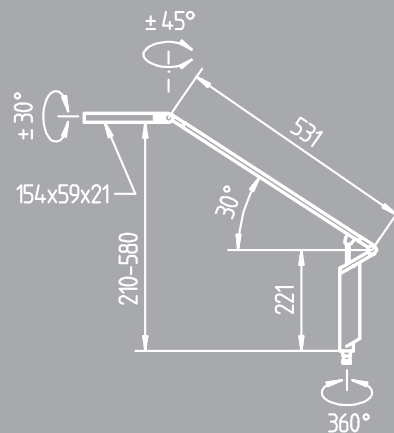

The innovative strip design of the LED enables wide-spread lighting and uniform illumination of at least 600 x 600 mm.

POWER SUPPLY	100-240V, 50/60HZ
FITTED WITH	1 x LED 5W
MAINS LEAD	approx. 2.3m, power pack with Euro plug
MATERIAL BODY	Aluminum, powder-coated
MATERIAL SURFACE	Aluminum, powder-coated
ATTACHMENT	Table base / table clamp (accessory)
WEIGHT	860g
POWER CONSUMPTION	ca. 8 W
USAGE	Touch sensor
GLARE SUPPRESSION	None
ARM BALANCE	Gas pressure spring
PROTECTION CLASS	II