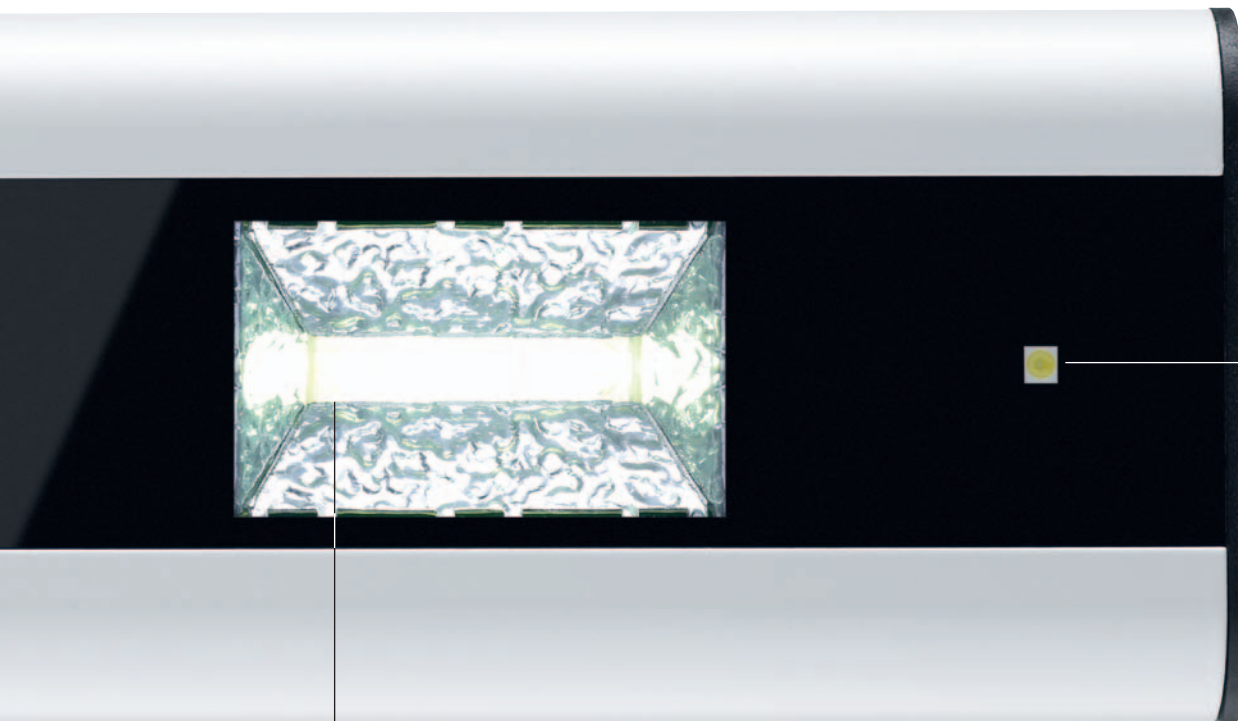

The illuminated pushbutton for on, off and dimming functions is activated with a light touch. When the luminaire is switched off, the pushbutton serves as an orienting light.

Highest quality of light and extensive illumination: 5 watt high power multichip LED in strip design.

COOL. A COOL HEAD HAS MANY ADVANTAGES.

MINELA is equipped with a high-power multichip LED in an innovative strip design. A special feature is the well-engineered thermal management. By using premium electronic components and materials of the luminaire head that are matched to each other, the heat of the high-performance LED is quickly dissipated. The benefits are obvious: higher energy efficiency, longer service life, and lower heating.